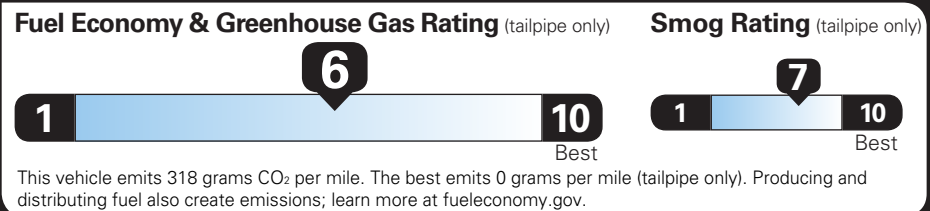

TOTAL OPTIONS	\$785.00
TOTAL VEHICLE & OPTIONS	\$27,085.00
DESTINATION CHARGE	1,395.00

TOTAL VEHICLE PRICE* \$28,480.00

EPA DOT Fuel Economy and Environment

Gasoline Vehicle

Fuel Economy EQUINOX FWD

Small SUVs range from 14 to 129 MPG. The best vehicle rates 142 MPGe.

28 MPG combined city/hwy

26 city

31 highway

3.6 gallons per 100 miles

You save **\$250** in fuel costs over 5 years compared to the average new vehicle.

Annual fuel cost **\$1,250**

Actual results will vary for many reasons, including driving conditions and how you drive and maintain your vehicle. The average new vehicle gets 27 MPG and costs \$6,500 to fuel over 5 years. Cost estimates are based on 15,000 miles per year at \$2.35 per gallon. MPGe is miles per gasoline gallon equivalent. Vehicle emissions are a significant cause of climate change and smog.

fuel economy.gov
Calculate personalized estimates and compare vehicles

GOVERNMENT 5-STAR SAFETY RATINGS

Overall Vehicle Score ★★★★★
 Based on the combined ratings of frontal, side and rollover. Should ONLY be compared to other vehicles of similar size and weight.